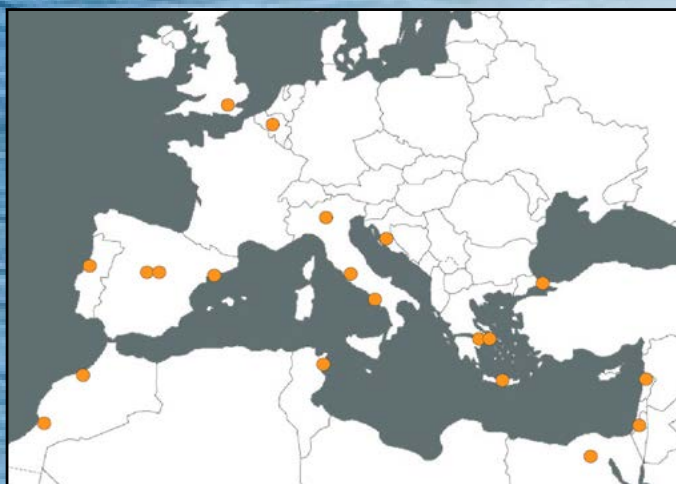

3 LabexMed final calls ...

Credit Brigitte Marin CC BY ND NC

The LabexMed enters its last year...
the scenery from its last ports of call !

AN INTERNATIONAL CALLING

A Partner Network for a common scientific policy on Mediterranean Studies

20 Partner Conventions

Belgium, Crete, Croatia, Egypt, England, Greece, Israel, Italy, Lebanon, Morocco, Portugal, Spain, Tunisia, Turkey
6 French Écoles and Centres abroad

Outgoing

Encouraging a first mobility abroad experience for young AMU researchers